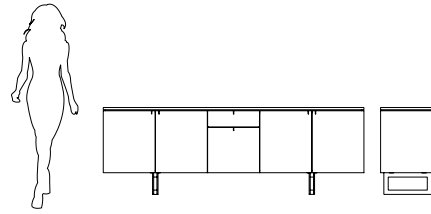

BORIS

Dimension: 2400 x 500 x 800 mm

PAGE 256